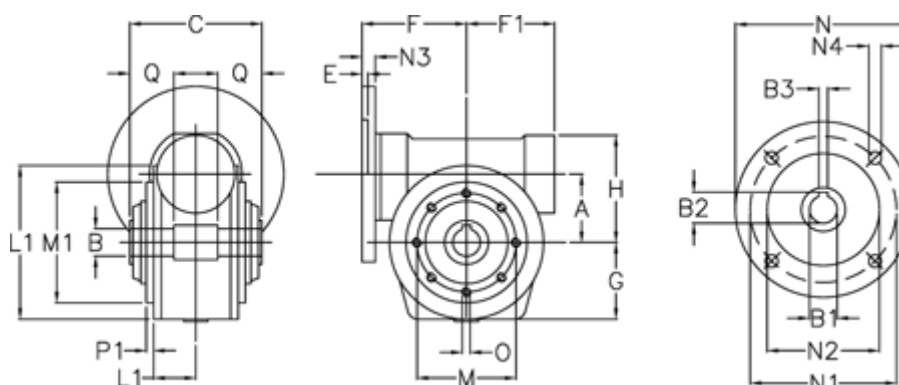

# Data Sheet

Article number: 3902049024732  
Description: Worm gear  
VF 49-P-24-80B5

## Measures

A	= 49.5	F1	= 63	N1	= 165
B	= 25 H7	G	= 56	N2	= 130
B1 E7	= 19	H	= 80	N3	= 10
B2	= 21.8	L	= 107.5	N4	= 11.5
B3 H9	= 6	L1	= 36.8	O	= M6x8
C	= 82	M	= 94	P1	= 2.5
E	= 3	M1	= 68	Q	= 22.5
F	= 70	N	= 200		